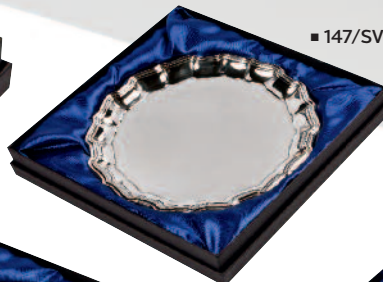

Nickel Plated Salvers

**NON
TARNISH**

**HEAVY NICKEL PLATED SALVERS
IN PRESENTATION CASE**

Code	Size/Ht	(£)
147/SV892	30cm (12")	49.95
147/SV891	25cm (10")	39.50
147/SV890	20cm (8")	29.50
147/SV889	15cm (6")	16.75

■ 147/SV892

■ 147/SV891

■ 147/SV889

■ 147/SV892

■ 147/SV890

**NICKEL PLATED
SALVER SUITABLE
FOR ENGRAVING
ON FRONT SURFACE**

■ 147/SV813

■ 147/SV815

■ 147/SV814

■ 147/SV815

**HEAVY NICKEL PLATED SALVERS
WITH WOOD PLINTHS**

Code	Size/Ht	(£)
147/SV815	30cm (12")	55.00
147/SV814	25cm (10")	45.00
147/SV813	20cm (8")	35.00