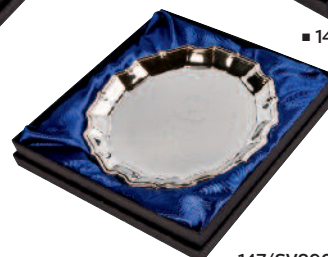

Nickel Plated Salvers

**NON
TARNISH**

**HEAVY NICKEL PLATED SALVERS
IN PRESENTATION CASE**

Code	Size/Ht	(£)
147/SV892	30cm (12")	49.95
147/SV891	25cm (10")	39.50
147/SV890	20cm (8")	29.50
147/SV889	15cm (6")	16.75

■ 147/SV892

■ 147/SV891

■ 147/SV889

■ 147/SV892

■ 147/SV890

**NICKEL PLATED
SALVER SUITABLE
FOR ENGRAVING
ON FRONT SURFACE**

■ 147/SV813

■ 147/SV815

■ 147/SV814

■ 147/SV815

**HEAVY NICKEL PLATED SALVERS
WITH WOOD PLINTHS**

Code	Size/Ht	(£)
147/SV815	30cm (12")	55.00
147/SV814	25cm (10")	45.00
147/SV813	20cm (8")	35.00